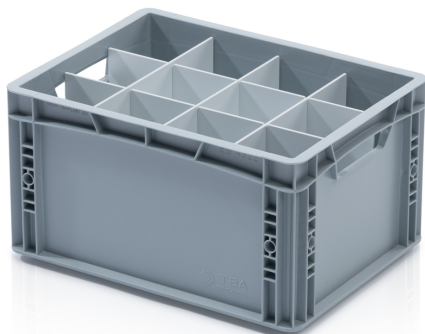

EURO crate partition 40x30x22 - short

Crate partitions are an essential element for the organisation and protection of various transported items. These practical dividers allow the safe transport and storage of various materials and products. With the help of the dividers, you can divide the Euro crates in any way you like. The partitions have a pre-milled drawer system. At least one long and one short partition is required for the partitions to function.

Product code: 967415

Number of pieces on the pallet: 200

Technical specification

Features:

Colour	white
Material	HPS
Weight	0.17 kg

Dimensions

Length	26.7 cm
Width	0.3 cm
Height	20 cm

Specification

Designed for crates with a height of 22 cm.

 info@tbaplast.cz

 + 420 565 534 000