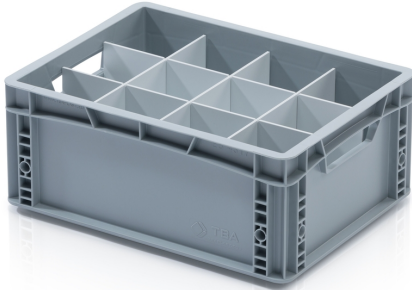

EURO crate partition 40x30x17 - long

Crate partitions are an essential element for the organisation and protection of various transported items. These practical dividers allow the safe transport and storage of various materials and products. With the help of the dividers, you can divide the Euro crates in any way you like. The partitions have a pre-milled drawer system. At least one long and one short partition is required for the partitions to function.

Product code: 967412

Number of pieces on the pallet: 200

Technical specification

Features:

Colour	white
Material	HPS
Weight	0.17 kg

Dimensions

Length	36.6 cm
Width	0.3 cm
Height	15 cm

Specification

Designed for crates with a height of 17 cm.

 info@tbaplast.cz

 + 420 565 534 000