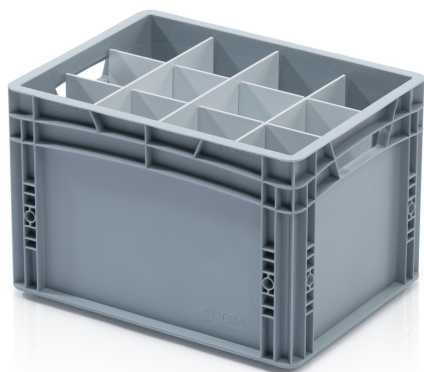

EURO crate partition 40x30x27 - long

Crate partitions are an essential element for the organisation and protection of various transported items. These practical dividers allow the safe transport and storage of various materials and products. With the help of the dividers, you can divide the Euro crates in any way you like. The partitions have a pre-milled drawer system. At least one long and one short partition is required for the partitions to function.

Product code: 967416

Number of pieces on the pallet: 200

Technical specification

Features:

Colour	white
Material	HPS
Weight	0.28 kg

Dimensions

Length	36.6 cm
Width	0.3 cm
Height	25 cm

Specification