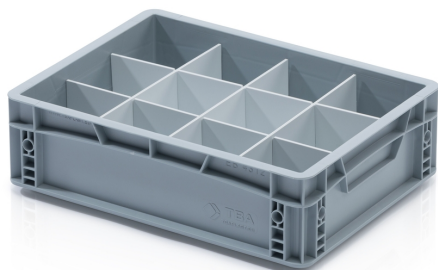

EURO crate partition 40x30x12 - long

Crate partitions are an essential element for the organisation and protection of various transported items. These practical dividers allow the safe transport and storage of various materials and products. With the help of the dividers, you can divide the Euro crates in any way you like. The partitions have a pre-milled drawer system. At least one long and one short partition is required for the partitions to function.

Product code: 967410

Number of pieces on the pallet: 200

Technical specification

Features:

Colour	white
Material	HPS
Weight	0.12 kg

Dimensions

Length	36.6 cm
Width	0.3 cm
Height	10 cm

Specification

Designed for crates with a height of 12 cm.

 info@tbaplast.cz

 + 420 565 534 000