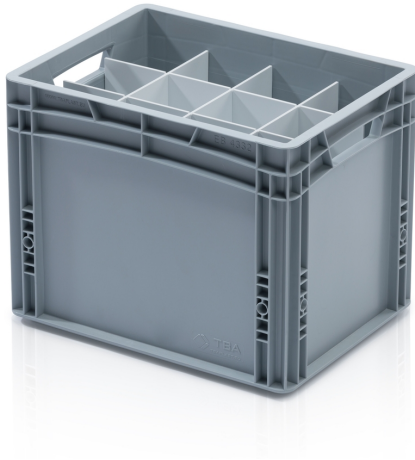

EURO crate partition 40x30x32 - short

Crate partitions are an essential element for the organisation and protection of various transported items. These practical dividers allow the safe transport and storage of various materials and products. With the help of the dividers, you can divide the Euro crates in any way you like. The partitions have a pre-milled drawer system. At least one long and one short partition is required for the partitions to function.

Product code: 967419

Number of pieces on the pallet: 200

Technical specification

Features:

Colour	white
Material	HPS
Weight	0.23 kg

Dimensions

Length	26.7 cm
Width	0.3 cm
Height	30 cm

Specification