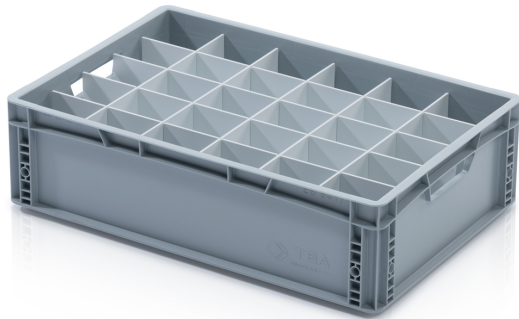

EURO crate partition 60x40x17 - short

Crate partitions are an essential element for the organisation and protection of various transported items. These practical dividers allow the safe transport and storage of various materials and products. With the help of the dividers, you can divide the Euro crates in any way you like. The partitions have a pre-milled drawer system. At least one long and one short partition is required for the partitions to function.

Product code: 967425

Number of pieces on the pallet: 200

Technical specification

Features:

| | |
|----------|---------|
| Colour | white |
| Material | HPS |
| Weight | 0.17 kg |

Dimensions

| | |
|--------|--------|
| Length | 37 cm |
| Width | 0.3 cm |
| Height | 15 cm |

Specification

Designed for crates with a height of 17 cm.

 info@tbaplast.cz

 + 420 565 534 000