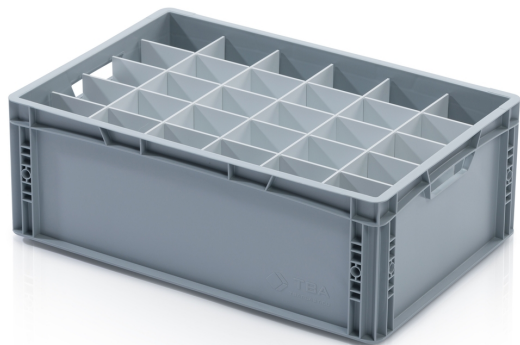

EURO crate partition 60x40x22 - long

Crate partitions are an essential element for the organisation and protection of various transported items. These practical dividers allow the safe transport and storage of various materials and products. With the help of the dividers, you can divide the Euro crates in any way you like. The partitions have a pre-milled drawer system. At least one long and one short partition is required for the partitions to function.

Product code: 967426

Number of pieces on the pallet: 200

Technical specification

Features:

Colour	white
Material	HPS
Weight	0.35 kg

Dimensions

Length	56.2 cm
Width	0.3 cm
Height	20 cm

Specification

Designed for crates with a height of 22 cm.

 info@tbaplast.cz

 + 420 565 534 000