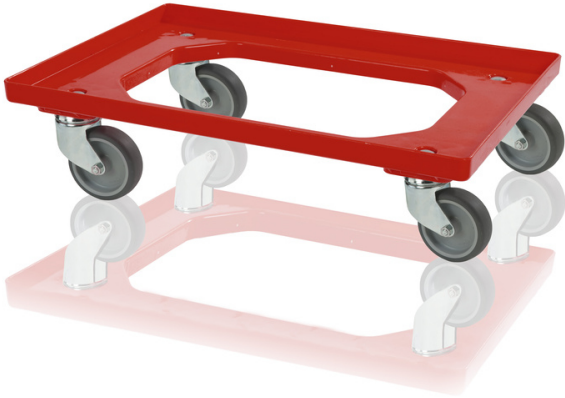

## Transport trolley 2 steering + 2 fixed wheels red

Transport trolley make handling of crates easy. The size is intended for crates of dimensions 60 x 40, it is also suitable for dimensions 40x30 - 2 rows. Rubber or polyamide wheels. The fork can be made of galvanized or stainless steel, whichever the customer chooses. It is very balanced, made of quality ABS.

### Features:

Colour	red
Material	ABS
Weight	3.51 kg
Dynamic load capacity	250 kg

### Specification

2 swivel and 2 fixed 100 mm wheels

The provided values are approximate and are based on practical experience and the ISO 8611 standard. These values were obtained under uniform load conditions at room temperature (20 °C). Due to different usage conditions, variations in values may be observed. We recommend conducting product testing before deployment.

### Dimensions

Length	60 cm
Width	40 cm
Height	16.8 cm