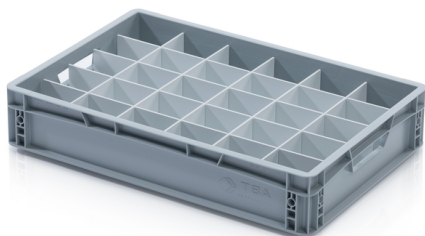

EURO crate partition 60x40x12 - long

Crate partitions are an essential element for the organisation and protection of various transported items. These practical dividers allow the safe transport and storage of various materials and products. With the help of the dividers, you can divide the Euro crates in any way you like. The partitions have a pre-milled drawer system. At least one long and one short partition is required for the partitions to function.

Product code: 967422

Number of pieces on the pallet: 200

Technical specification

Features:

Colour	white
Material	HPS
Weight	0.18 kg

Dimensions

Length	56.2 cm
Width	0.3 cm
Height	10 cm

Specification