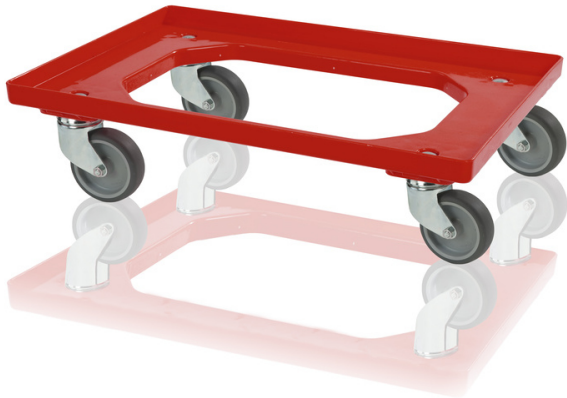

Transport trolley 4 steering wheels red

Transport trolley make handling of crates easy. The size is intended for crates of dimensions 60 x 40, it is also suitable for dimensions 40x30 - 2 rows. Rubber wheels. The fork of galvanized whichever the customer chooses. It is very balanced, made of quality ABS.

Product code: 980300

Number of pieces on the pallet: 40

Technical specification

Features:

Colour	red
Material	ABS
Weight	3.41 kg
Dynamic load capacity	250 kg

Specification

4 rotating 100 mm wheels

The provided values are approximate and are based on practical experience and the ISO 8611 standard. These values were obtained under uniform load conditions at room temperature (20 °C). Due to different usage conditions, variations in values may be observed. We recommend conducting product testing before deployment.

Dimensions

Length	60 cm
Width	40 cm
Height	16.8 cm

Internal dimensions

Internal dimension height	14.4 cm
---------------------------	---------