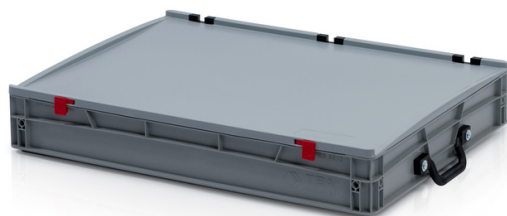

## EURO crate 80x60x12 with lid - 1 handle on the short side

The Euro crate a universal workhorse in all branches of industry. Cold, contact heat, acid and lye resistant. Plastic boxes made of top quality polypropylene. Optimized for usage in automatized logistics (suitable for use on moving and roller conveyors). Supports imprinting.

### Features:

Colour	grey
Material	PP
Handel	1 handle on the short side
Volume	46 l
Weight	5.1 kg

### Dimensions

Length	80 cm
Widht	60 cm
Height	13.5 cm

### Internal dimensions

Internal dimension length	77 cm
Internal dimension width	57 cm
Internal dimension height	10.5 cm

Due to the use of various raw materials, it is not possible to prevent fluctuations in color shades. All technical parameters of the products, including their dimensions and weights, are subject to changes resulting from testing conditions and manufacturing technology. No legally binding guarantees of specific properties can be inferred from the information obtained.