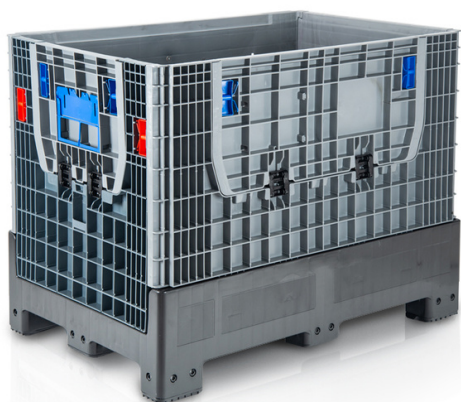

Folding box 120x80x95 with 4 legs - 2 x loading window

Foldable pallet box provides a substantial space conservation while collapsed. Sides are optimized for high volume. Lightweight and easy to clean. Sanitary. Suitable for transport, handling and storage. Inserting slots for easy un-loading and loading.

Product code: 981051

Number of pieces on the pallet: 5

Technical specification

Features:

Colour	grey
Material	PE-HD
Volume	630 l
Weight	44.7 kg
Dynamic load capacity	750 kg
Static load capacity	4000 kg

Dimensions

Length	120 cm
Width	80 cm
Height	95 cm

Internal dimensions

Internal dimension length	112 cm
Internal dimension width	72 cm
Internal dimension height	78 cm

 info@tbaplast.cz

 + 420 565 534 000