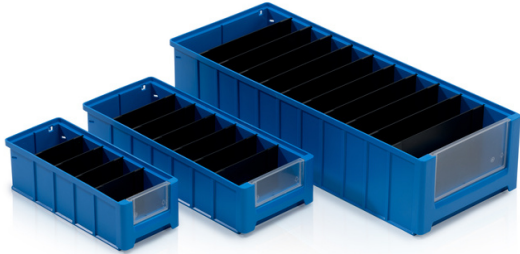

Inner partition 23,4x14 cm

Partition designed to divide the box with order numbers: 964130, 964230, 964330 a 964430.

Product code: 964530

Number of pieces on the pallet: 4800

Number of pieces in the package: 60

Technical specification

Features:

Colour	black
Material	ABS
Weight	0.06 kg

Dimensions

Length	23.4 cm
Widht	0.2 cm
Height	14 cm

Internal dimensions

Internal dimension length	22.25 cm
Internal dimension height	13 cm