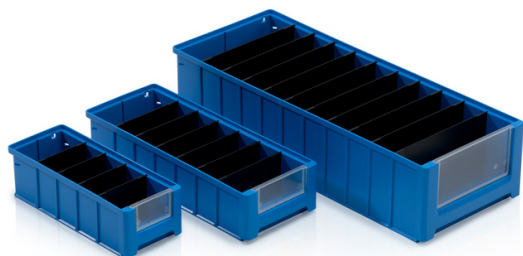

## Inner partition 23,4x9 cm

Partition designed to divide the box with order numbers: 964120, 964220, 964320 a 964420.

**Product code:** 964520

**Number of pieces on the pallet:** 8000

**Number of pieces in the package:** 100

### Features:

Colour	black
Material	ABS
Weight	0.04 kg

### Dimensions

Length	23.4 cm
Widht	0.2 cm
Height	9 cm