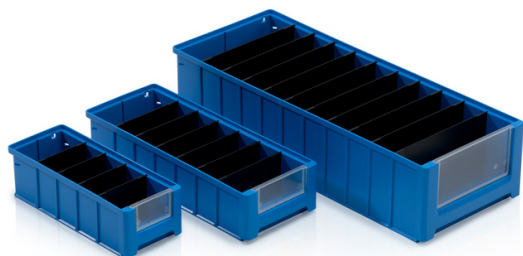

Inner partition 15,6x9 cm

Partition designed to divide the box with order numbers: 964110, 964210, 964310 a 964410.

Product code: 964510

Number of pieces on the pallet: 16000

Number of pieces in the package: 200

Technical specification

Features:

Colour	black
Material	ABS
Weight	0.03 kg

Dimensions

Length	15.6 cm
Width	0.2 cm
Height	9 cm

Internal dimensions

Internal dimension length	14.45 cm
Internal dimension height	7.96 cm