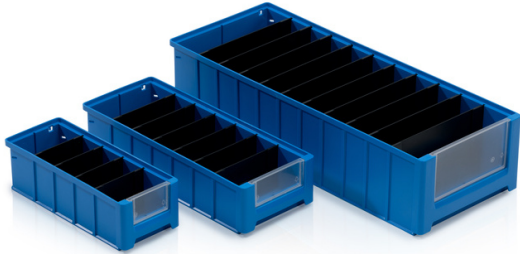

## Inner partition 11,7x9 cm

Partition designed to divide the box with order numbers: 964100, 964200, 964300 and 964400.

**Product code:** 964500

**Number of pieces on the pallet:** 20000

**Number of pieces in the package:** 250

### Features:

Colour	black
Material	ABS
Weight	0.02 kg

### Dimensions

Length	11.7 cm
Width	0.2 cm
Height	9 cm