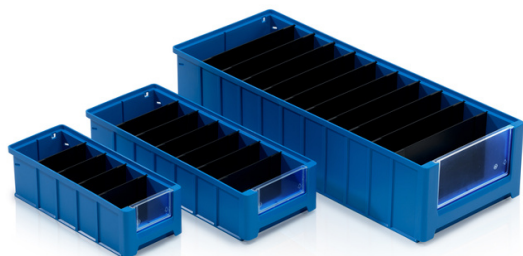

Front insert 23,4x14 cm

Front partition designed to divide the box with order numbers: 964130, 964230, 964330 a 964430.

Product code: 964570

Number of pieces on the pallet: 9600

Number of pieces in the package: 120

Technical specification

Features:

Colour	nature
Material	MABS
Weight	0.05 kg

Dimensions

Length	23.4 cm
Widht	0.2 cm
Height	14 cm

Internal dimensions

Internal dimension length	18.29 cm
Internal dimension height	9 cm