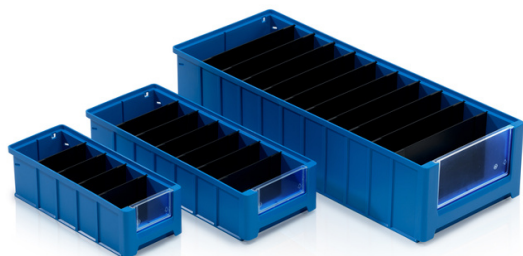

Front insert 23,4x9 cm

Front partition designed to divide the box with order numbers: 964120, 964220, 964320 a 964420.

Product code: 964560

Number of pieces on the pallet: 16000

Number of pieces in the package: 200

Technical specification

Features:

Colour	nature
Material	MABS
Weight	0.03 kg

Dimensions

Length	23.4 cm
Widht	0.2 cm
Height	9 cm

Internal dimensions

Internal dimension length	18.29 cm
Internal dimension height	4.95 cm