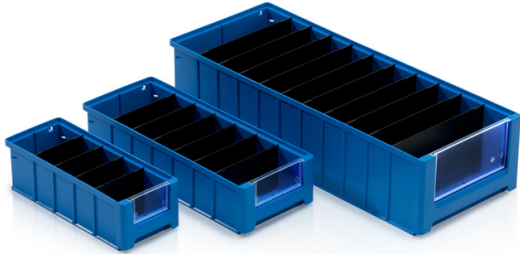

## Front insert 15,6x9 cm

Front partition designed to divide the box with order numbers: 964110, 964210, 964310 a 964410.

**Product code:** 964550

**Number of pieces on the pallet:** 24000

**Number of pieces in the package:** 300

### Dimensions

Length	15.6 cm
Widht	0.2 cm
Height	9 cm