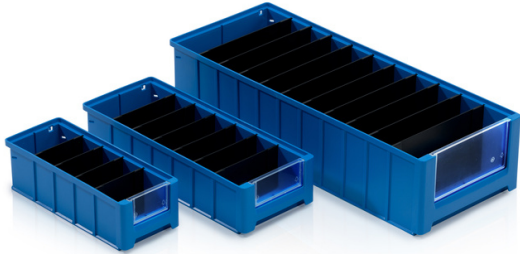

## Front insert 11,7x9 cm

Front partition designed to divide the box with order numbers: 964100, 964200, 964300 and 964400.

**Product code:** 964540

**Number of pieces on the pallet:** 33600

**Number of pieces in the package:** 420

### Dimensions

Length	11.7 cm
Widht	0.2 cm
Height	9 cm