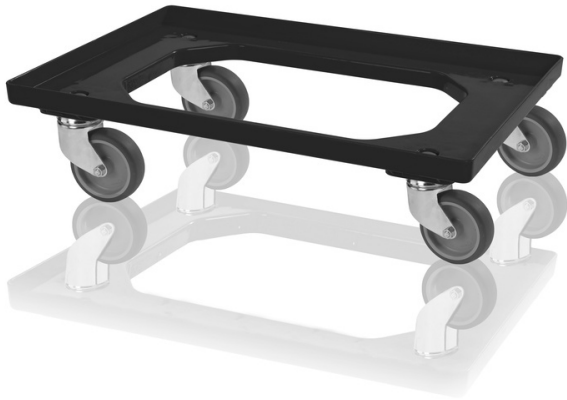

Transport trolley 4 steering wheels black

Transport trolley make handling of crates easy. The size is intended for crates of dimensions 60 x 40, it is also suitable for dimensions 40x30 - 2 rows. Rubber wheels. The fork of galvanized whichever the customer chooses. It is very balanced, made of quality ABS.

Product code: 980365

Number of pieces on the pallet: 40

Technical specification

Features:

Colour	black
Material	ABS
Weight	3.41 kg
Dynamic load capacity	250 kg

Specification

4 rotating 100 mm wheels

The provided values are approximate and are based on practical experience and the ISO 8611 standard. These values were obtained under uniform load conditions at room temperature (20 °C). Due to different usage conditions, variations in values may be observed. We recommend conducting product testing before deployment.

Dimensions

Length	60 cm
Width	40 cm
Height	16.8 cm

Internal dimensions

Internal dimension height	14.4 cm
---------------------------	---------