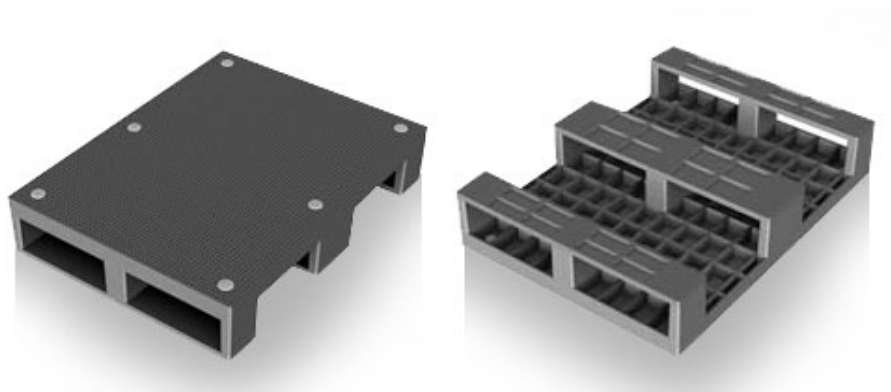

Full plastic pallet 80x60 with 3 skids

A plastic pallet is a universal aid where there is preferred cleanliness and simplicity of handling. Heavy duty pallets suitable for moving heavy burdens, also for use in rack storage. These pallets are reinforced and can carry a load up to 1000 kg. No more repairs like with wooden pallets.

Product code: 990110

Number of pieces on the pallet: 32

Technical specification

Features:

Colour	black
Material	PE regranulate
Weight	9.5 kg
Dynamic load capacity	1500 kg
Static load capacity	2500 kg
Shelf capacity	500 kg

Dimensions

Length	80 cm
Width	60 cm
Height	15 cm

 info@tbaplast.cz

 + 420 565 534 000