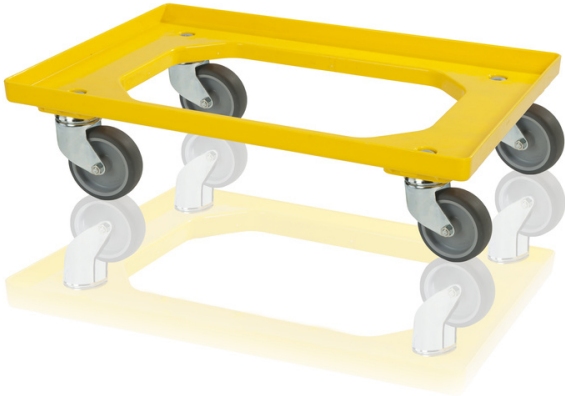

Transport trolley 2 steering + 2 fixed wheels yellow

Transport trolley make handling of crates easy. The size is intended for crates of dimensions 60 x 40, it is also suitable for dimensions 40x30 - 2 rows. Rubber or polyamide wheels. The fork can be made of galvanized or stainless steel, whichever the customer chooses. It is very balanced, made of quality ABS.

Product code: 980390

Number of pieces on the pallet: 40

Technical specification

Features:

Colour	yellow
Material	ABS
Weight	3.51 kg
Dynamic load capacity	250 kg

Specification

2 swivel and 2 fixed 100 mm wheels

Dimensions

Length	60 cm
Width	40 cm
Height	16.8 cm

Internal dimensions

Internal dimension height	14.4 cm
---------------------------	---------