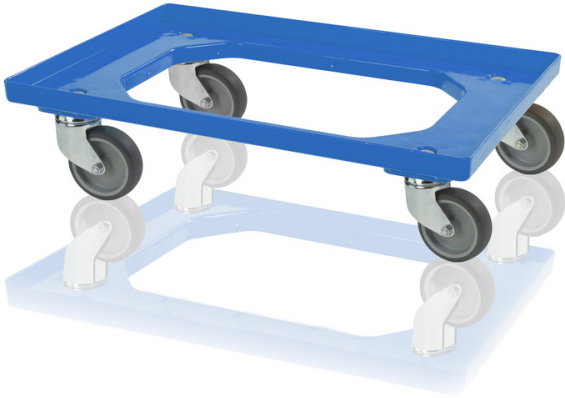

Transport trolley 2 steering + 2 fixed wheels blue

Transport trolley make handling of crates easy. The size is intended for crates of dimensions 60 x 40, it is also suitable for dimensions 40x30 - 2 rows. Rubber or polyamide wheels. The fork can be made of galvanized or stainless steel, whichever the customer chooses. It is very balanced, made of quality ABS.

Product code: 980380

Number of pieces on the pallet: 40

Technical specification

Features:

Colour	blue
Material	ABS
Weight	3.51 kg
Dynamic load capacity	250 kg

Specification

2 swivel and 2 fixed 100 mm wheels

Dimensions

Length	60 cm
Width	40 cm
Height	16.8 cm

Internal dimensions

Internal dimension height	14.4 cm
---------------------------	---------