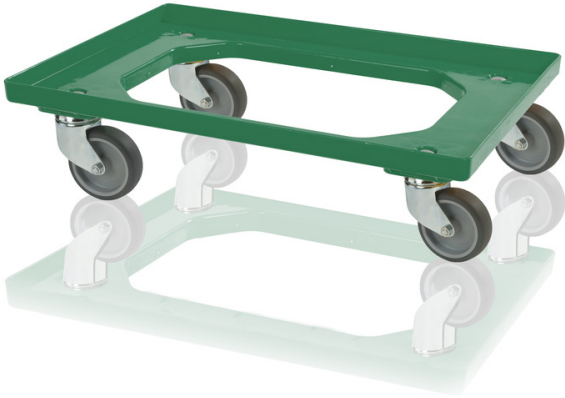

Transport trolley 2 steering + 2 fixed wheels green

Transport trolley make handling of crates easy. The size is intended for crates of dimensions 60 x 40, it is also suitable for dimensions 40x30 - 2 rows. Rubber or polyamide wheels. The fork can be made of galvanized or stainless steel, whichever the customer chooses. It is very balanced, made of quality ABS.

Product code: 980370

Number of pieces on the pallet: 40

Technical specification

Features:

Colour	green
Material	ABS
Weight	3.51 kg
Dynamic load capacity	250 kg

Specification

2 swivel and 2 fixed 100 mm wheels

Dimensions

Length	60 cm
Width	40 cm
Height	16.8 cm

Internal dimensions

Internal dimension height	14.4 cm
---------------------------	---------