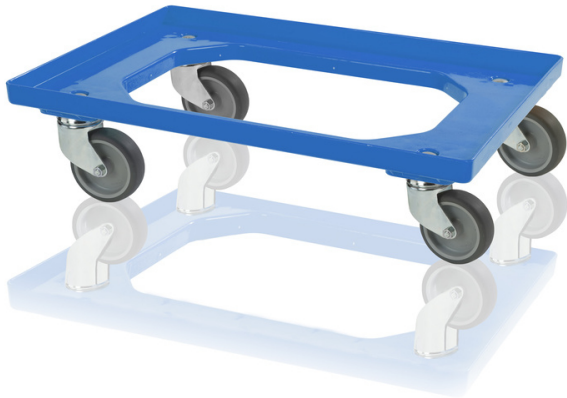

## Transport trolley 4 steering wheels blue

Transport trolley make handling of crates easy. The size is intended for crates of dimensions 60 x 40, it is also suitable for dimensions 40x30 - 2 rows. Rubber wheels. The fork of galvanized whichever the customer chooses. It is very balanced, made of quality ABS.

**Product code:** 980360

**Number of pieces on the pallet:** 40

### Features:

Colour	blue
Material	ABS
Weight	3.41 kg
Dynamic load capacity	250 kg

### Dimensions

Length	60 cm
Width	40 cm
Height	16.8 cm