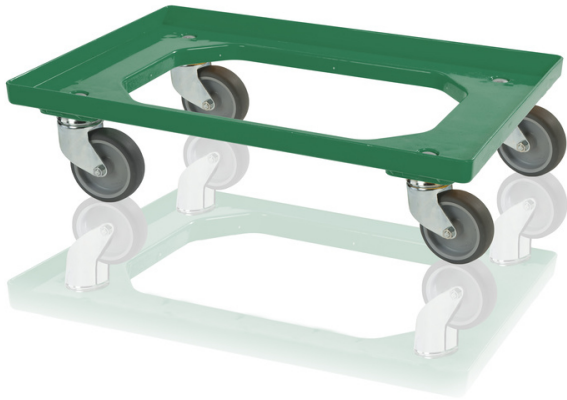

Transport trolley 4 steering wheels green

Transport trolley make handling of crates easy. The size is intended for crates of dimensions 60 x 40, it is also suitable for dimensions 40x30 - 2 rows. Rubber wheels. The fork of galvanized whichever the customer chooses. It is very balanced, made of quality ABS.

Product code: 980350

Number of pieces on the pallet: 40

Technical specification

Features:

Colour	green
Material	ABS
Weight	3.41 kg
Dynamic load capacity	250 kg

Specification

4 rotating 100 mm wheels

The provided values are approximate and are based on practical experience and the ISO 8611 standard. These values were obtained under uniform load conditions at room temperature (20 °C). Due to different usage conditions, variations in values may be observed. We recommend conducting product testing before deployment.

Dimensions

Length	60 cm
Width	40 cm
Height	16.8 cm

Internal dimensions

Internal dimension height	14.4 cm
---------------------------	---------