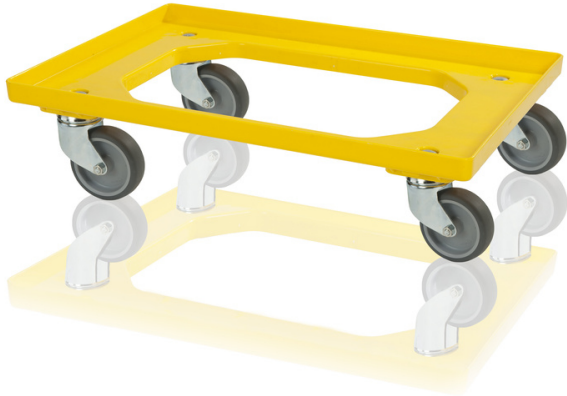

## Transport trolley 4 steering wheels yellow

Transport trolley make handling of crates easy. The size is intended for crates of dimensions 60 x 40, it is also suitable for dimensions 40x30 - 2 rows. Rubber wheels. The fork of galvanized whichever the customer chooses. It is very balanced, made of quality ABS.

**Product code:** 980340

**Number of pieces on the pallet:** 40

### Features:

Colour	yellow
Material	ABS
Weight	3.41 kg
Dynamic load capacity	250 kg

### Dimensions

Length	60 cm
Width	40 cm
Height	16.8 cm