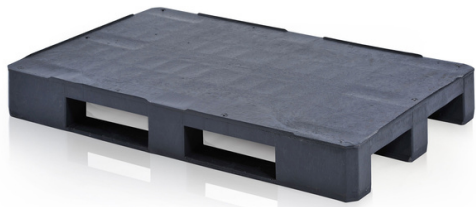

Heavy duty plastic pallet 120x80

A plastic pallet is a universal aid where there is preferred cleanliness and simplicity of handling. Heavy duty pallets suitable for moving heavy burdens, also for use in rack storage. These pallets are reinforced and can carry a load up to 1000 kg. No more repairs like with wooden pallets.

Product code: 990130

Number of pieces on the pallet: 24

Technical specification

Features:

Colour	black
Material	PE regranulate
Weight	18 kg
Dynamic load capacity	1500 kg
Static load capacity	5000 kg
Shelf capacity	1000 kg