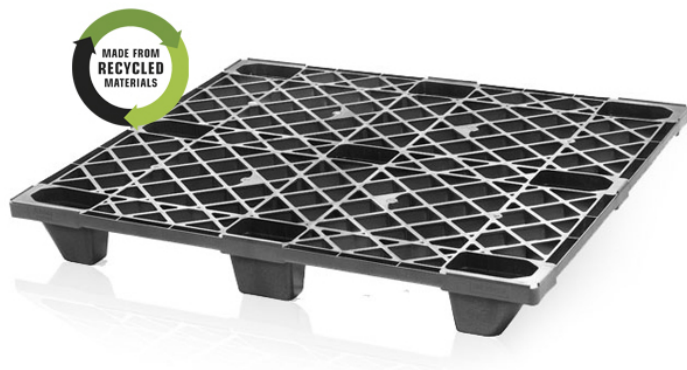

Light plastic pallet 120x100

A plastic pallet is a universal aid where there is preferred cleanliness and simplicity of handling. Lightweight pallets can be easily stacked - instant space conservation, suitable for exporting into the whole world. No more repairs like with wooden pallets.

Product code: 981240

Number of pieces on the pallet: 55

Technical specification

Features:

Colour	black
Material	PE regranulate
Weight	6 kg
Dynamic load capacity	1000 kg
Static load capacity	1600 kg

Dimensions