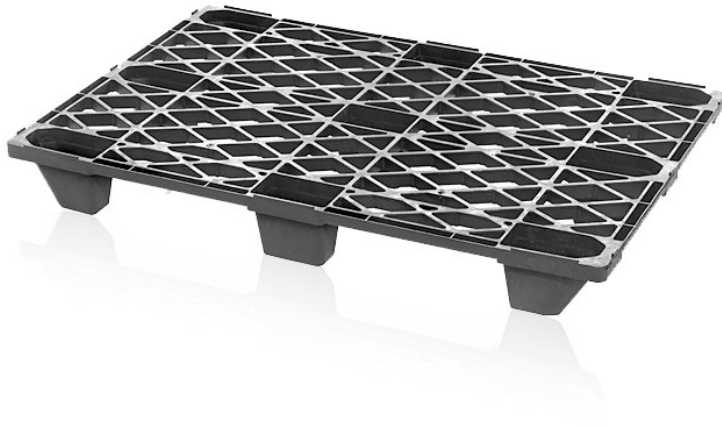

Light plastic pallet 120x80

A plastic pallet is a universal aid where there is preferred cleanliness and simplicity of handling. Lightweight pallets can be easily stacked - instant space conservation, suitable for exporting into the whole world. No more repairs like with wooden pallets.

Product code: 981220

Number of pieces on the pallet: 60

Technical specification

Features:

Colour	black
Material	PE regranulate
Weight	5 kg
Dynamic load capacity	1000 kg
Static load capacity	1600 kg

Dimensions