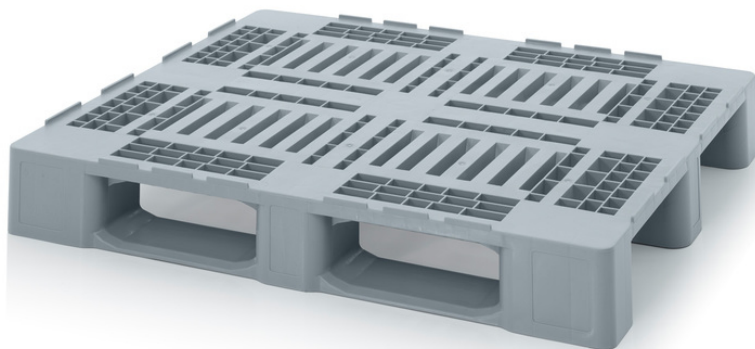

Product code: 990107

Number of pieces on the pallet: 14

Technical specification

Features:

Colour	grey
Material	PE-HD
Weight	12.98 kg

Dimensions

Length	120 cm
Widht	100 cm
Height	16 cm

 info@tbaplast.cz