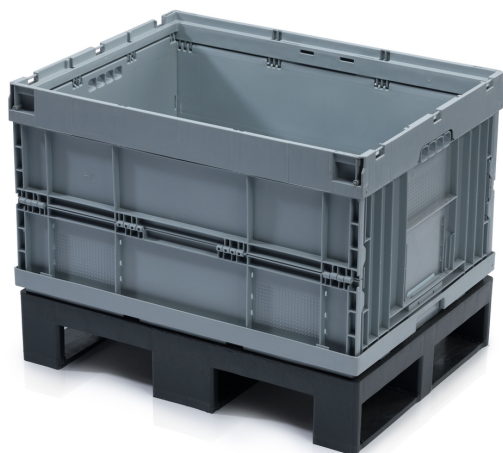

Folding pallet box 80x60x55 full pallet

The folding pallet box has side walls optimised for large volumes, which can be folded empty. This product allows for maximum efficiency in the use of storage and transport capacities of both full and empty boxes.

Product code: 981015

Number of pieces on the pallet: 18

Technical specification

Features:

Colour	grey
Volume	196 l
Weight	18.5 kg

Specification

Possibility of production with an integrated lid.

Dimensions

Length	80 cm
Width	60 cm
Height	60 cm

Internal dimensions

Internal dimension length	75 cm
Internal dimension width	55 cm
Internal dimension height	41 cm

 info@tbaplast.cz

 + 420 565 534 000