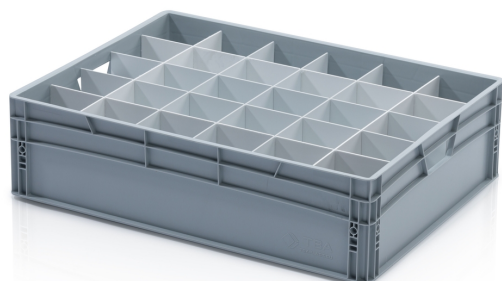

## EURO crate partition 80x60x22 - short

Crate partitions are an essential element for the organisation and protection of various transported items. These practical dividers allow the safe transport and storage of various materials and products. With the help of the dividers, you can divide the Euro crates in any way you like. The partitions have a pre-milled drawer system. At least one long and one short partition is required for the partitions to function.

**Product code:** 967437

**Number of pieces on the pallet:** 200

### Features:

Colour	white
Material	PP copolymer
Weight	0.28 kg